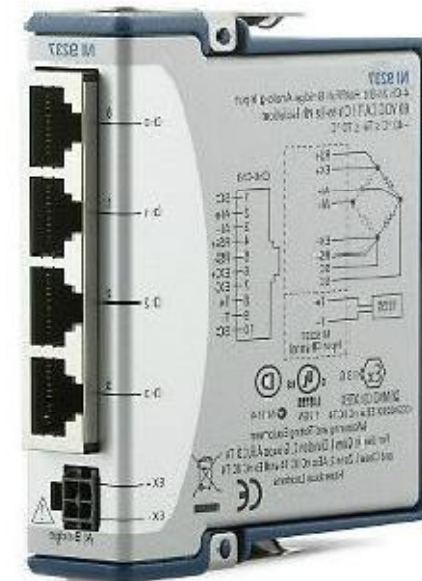

WPC - 10V - EX user manual

WPC Systems Ltd.

2015-10-19

NI - Power supply

NI 9237 full-bridge sensor