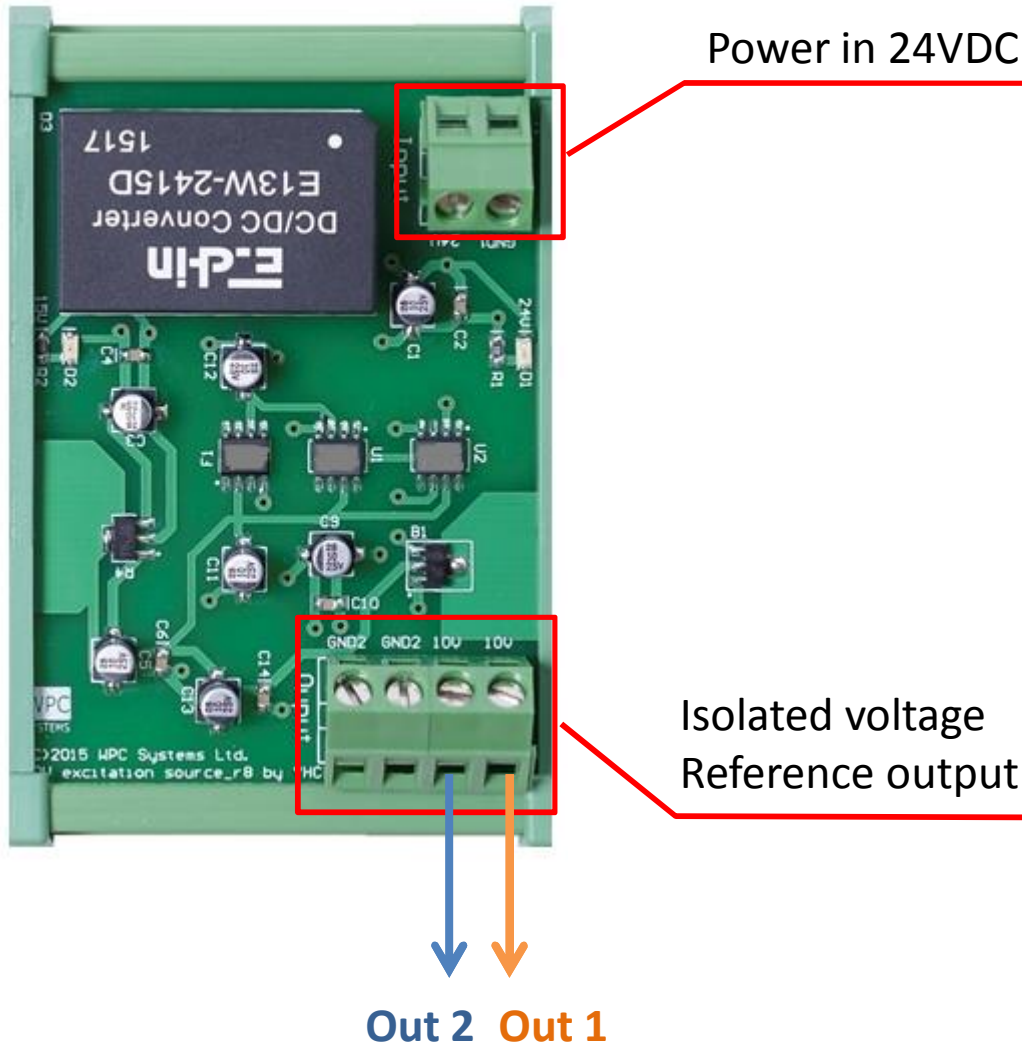

WPC - 10V - EX user manual

WPC Systems Ltd.

2015-10-19

NI - Power supply

NI 9237 full-bridge sensor