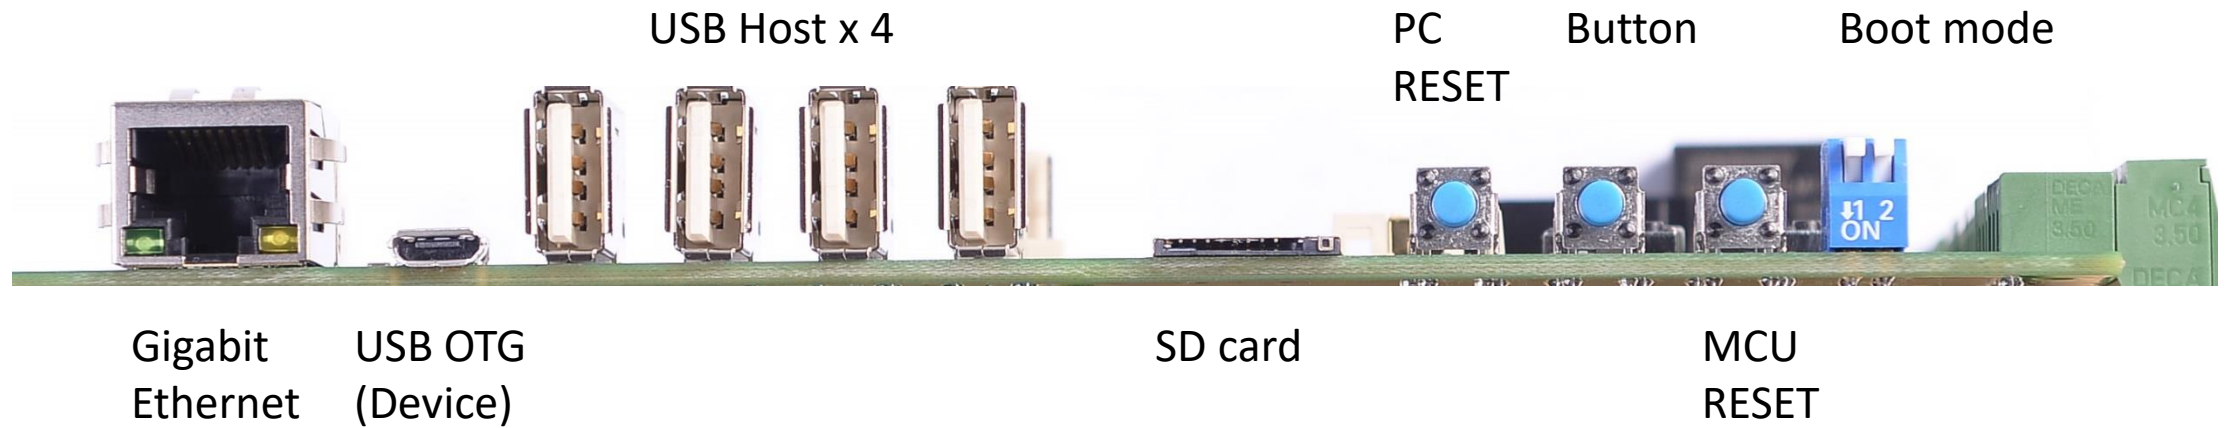

WPC-X3288 single board computer (SBC)

WPC Systems Ltd.

Justin Wu

2020-10-15

規格描述

- Hardware specification

- Cortex-A17 Quad Core 1.8GHz
- Mali-T760 Quad core GPU
- 2GB DDR3
- USB Host x 4
- USB OTG x 1
- HDMI 4K HD x 1
- Ethernet x 1
- WIFI 802.11ac x 1
- Bluetooth 4.2
- Audio I/O

- Operating System

- Android 4.4/5.1
- Linux 3.10.49
- Ubuntu 14.04

Appearance

Opto-isolated GPIO 12V OUT 12V OUT
(C)2021 WPC Systems Ltd. All rights reserved.

連接器說明(1)

連接器說明(2)

連接器說明(3)