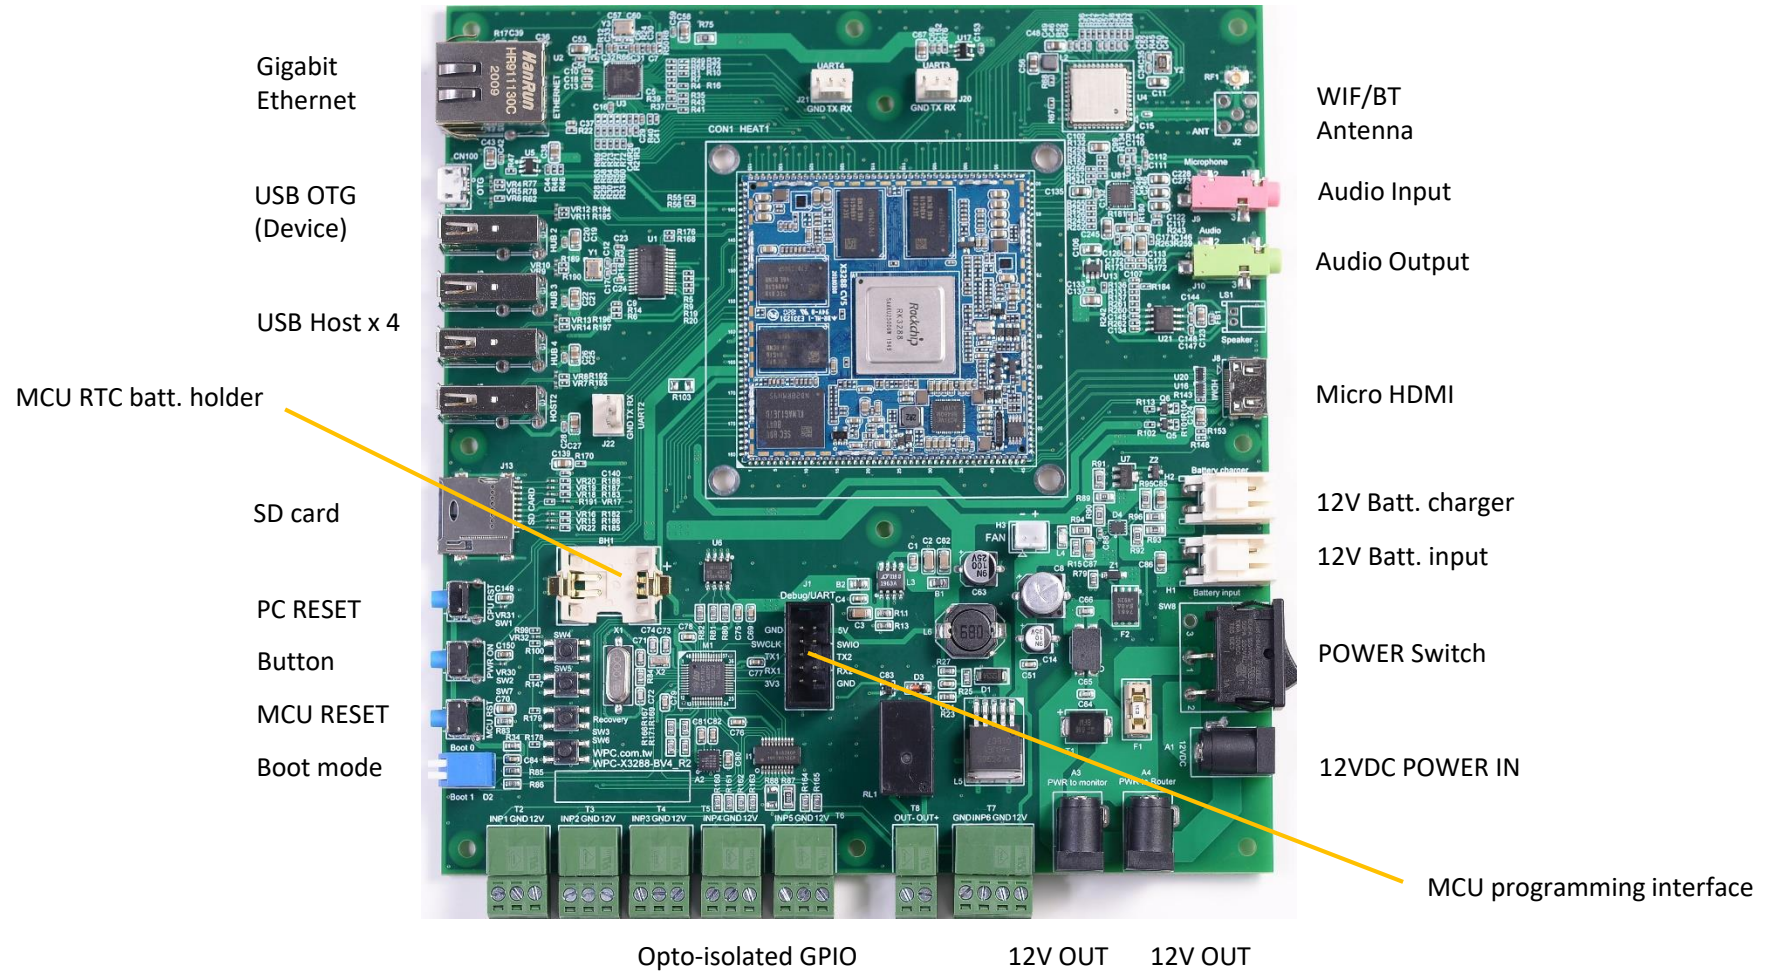

WPC-X3288 single board computer (SBC)

WPC Systems Ltd.

Justin Wu

2020-10-15

規格描述

- Hardware specification

- Cortex-A17 Quad Core 1.8GHz
- Mali-T760 Quad core GPU
- 2GB DDR3
- USB Host x 4
- USB OTG x 1
- HDMI 4K HD x 1
- Ethernet x 1
- WIFI 802.11ac x 1
- Bluetooth 4.2
- Audio I/O

- Operating System

- Android 4.4/5.1
- Linux 3.10.49
- Ubuntu 14.04

Appearance

Opto-isolated GPIO 12V OUT 12V OUT
(C)2021 WPC Systems Ltd. All rights reserved.

連接器說明(1)

連接器說明(2)

連接器說明(3)