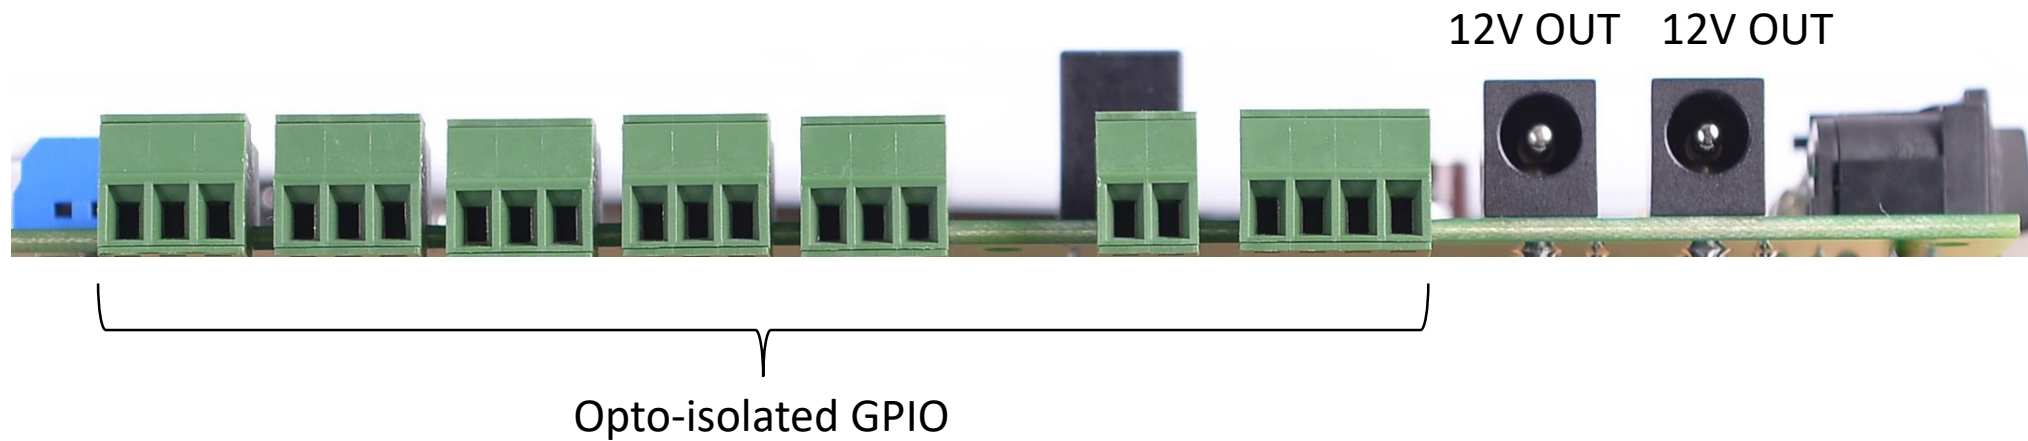

WPC-X3288 single board computer (SBC)

WPC Systems Ltd.

Justin Wu

2020-10-15

規格描述

- Hardware specification

- Cortex-A17 Quad Core 1.8GHz
- Mali-T760 Quad core GPU
- 2GB DDR3
- USB Host x 4
- USB OTG x 1
- HDMI 4K HD x 1
- Ethernet x 1
- WIFI 802.11ac x 1
- Bluetooth 4.2
- Audio I/O

- Operating System

- Android 4.4/5.1
- Linux 3.10.49
- Ubuntu 14.04

Appearance

Opto-isolated GPIO 12V OUT 12V OUT
(C)2021 WPC Systems Ltd. All rights reserved.

連接器說明(1)

連接器說明(2)

連接器說明(3)